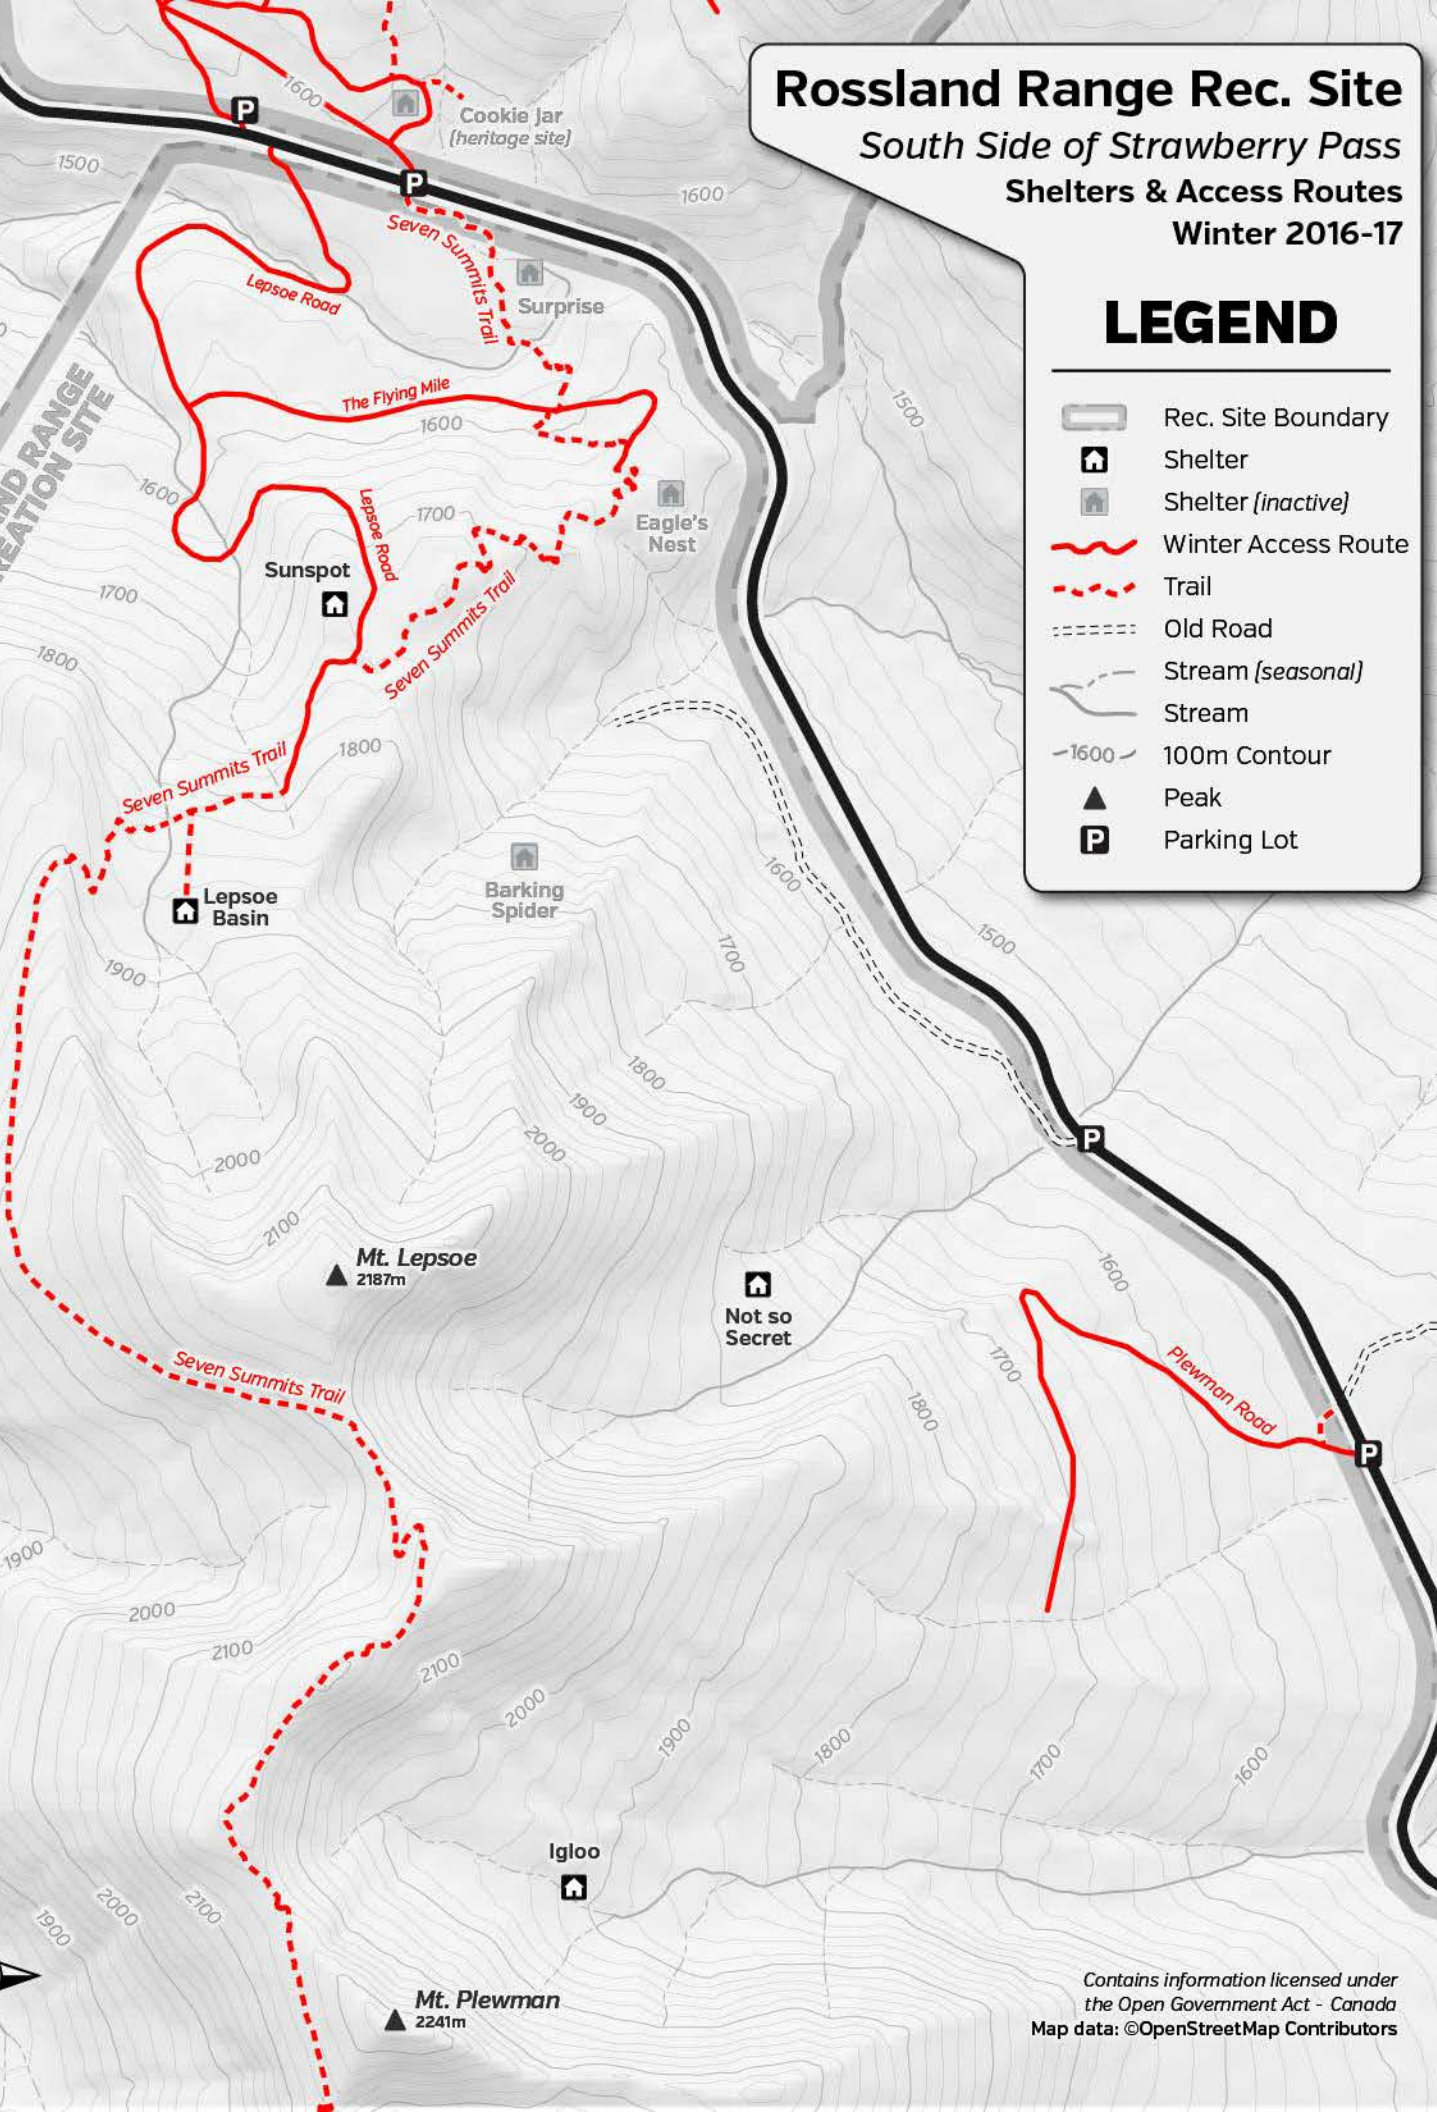

Rossland Range Rec. Site

South Side of Strawberry Pass

Shelters & Access Routes

Winter 2016-17

LEGEND

- Rec. Site Boundary
- Shelter
- Shelter (inactive)
- Winter Access Route
- Trail
- Old Road
- Stream (seasonal)
- Stream
- 100m Contour
- Peak
- Parking Lot

ROSSLAND RANGE RECREATION SITE

Cookie Jar (heritage site)

Surprise

Eagle's Nest

Sunspot

Lepsoe Basin

Barking Spider

Not so Secret

Mt. Lepsoe
2187m

Igloo

Mt. Plewman
2241m