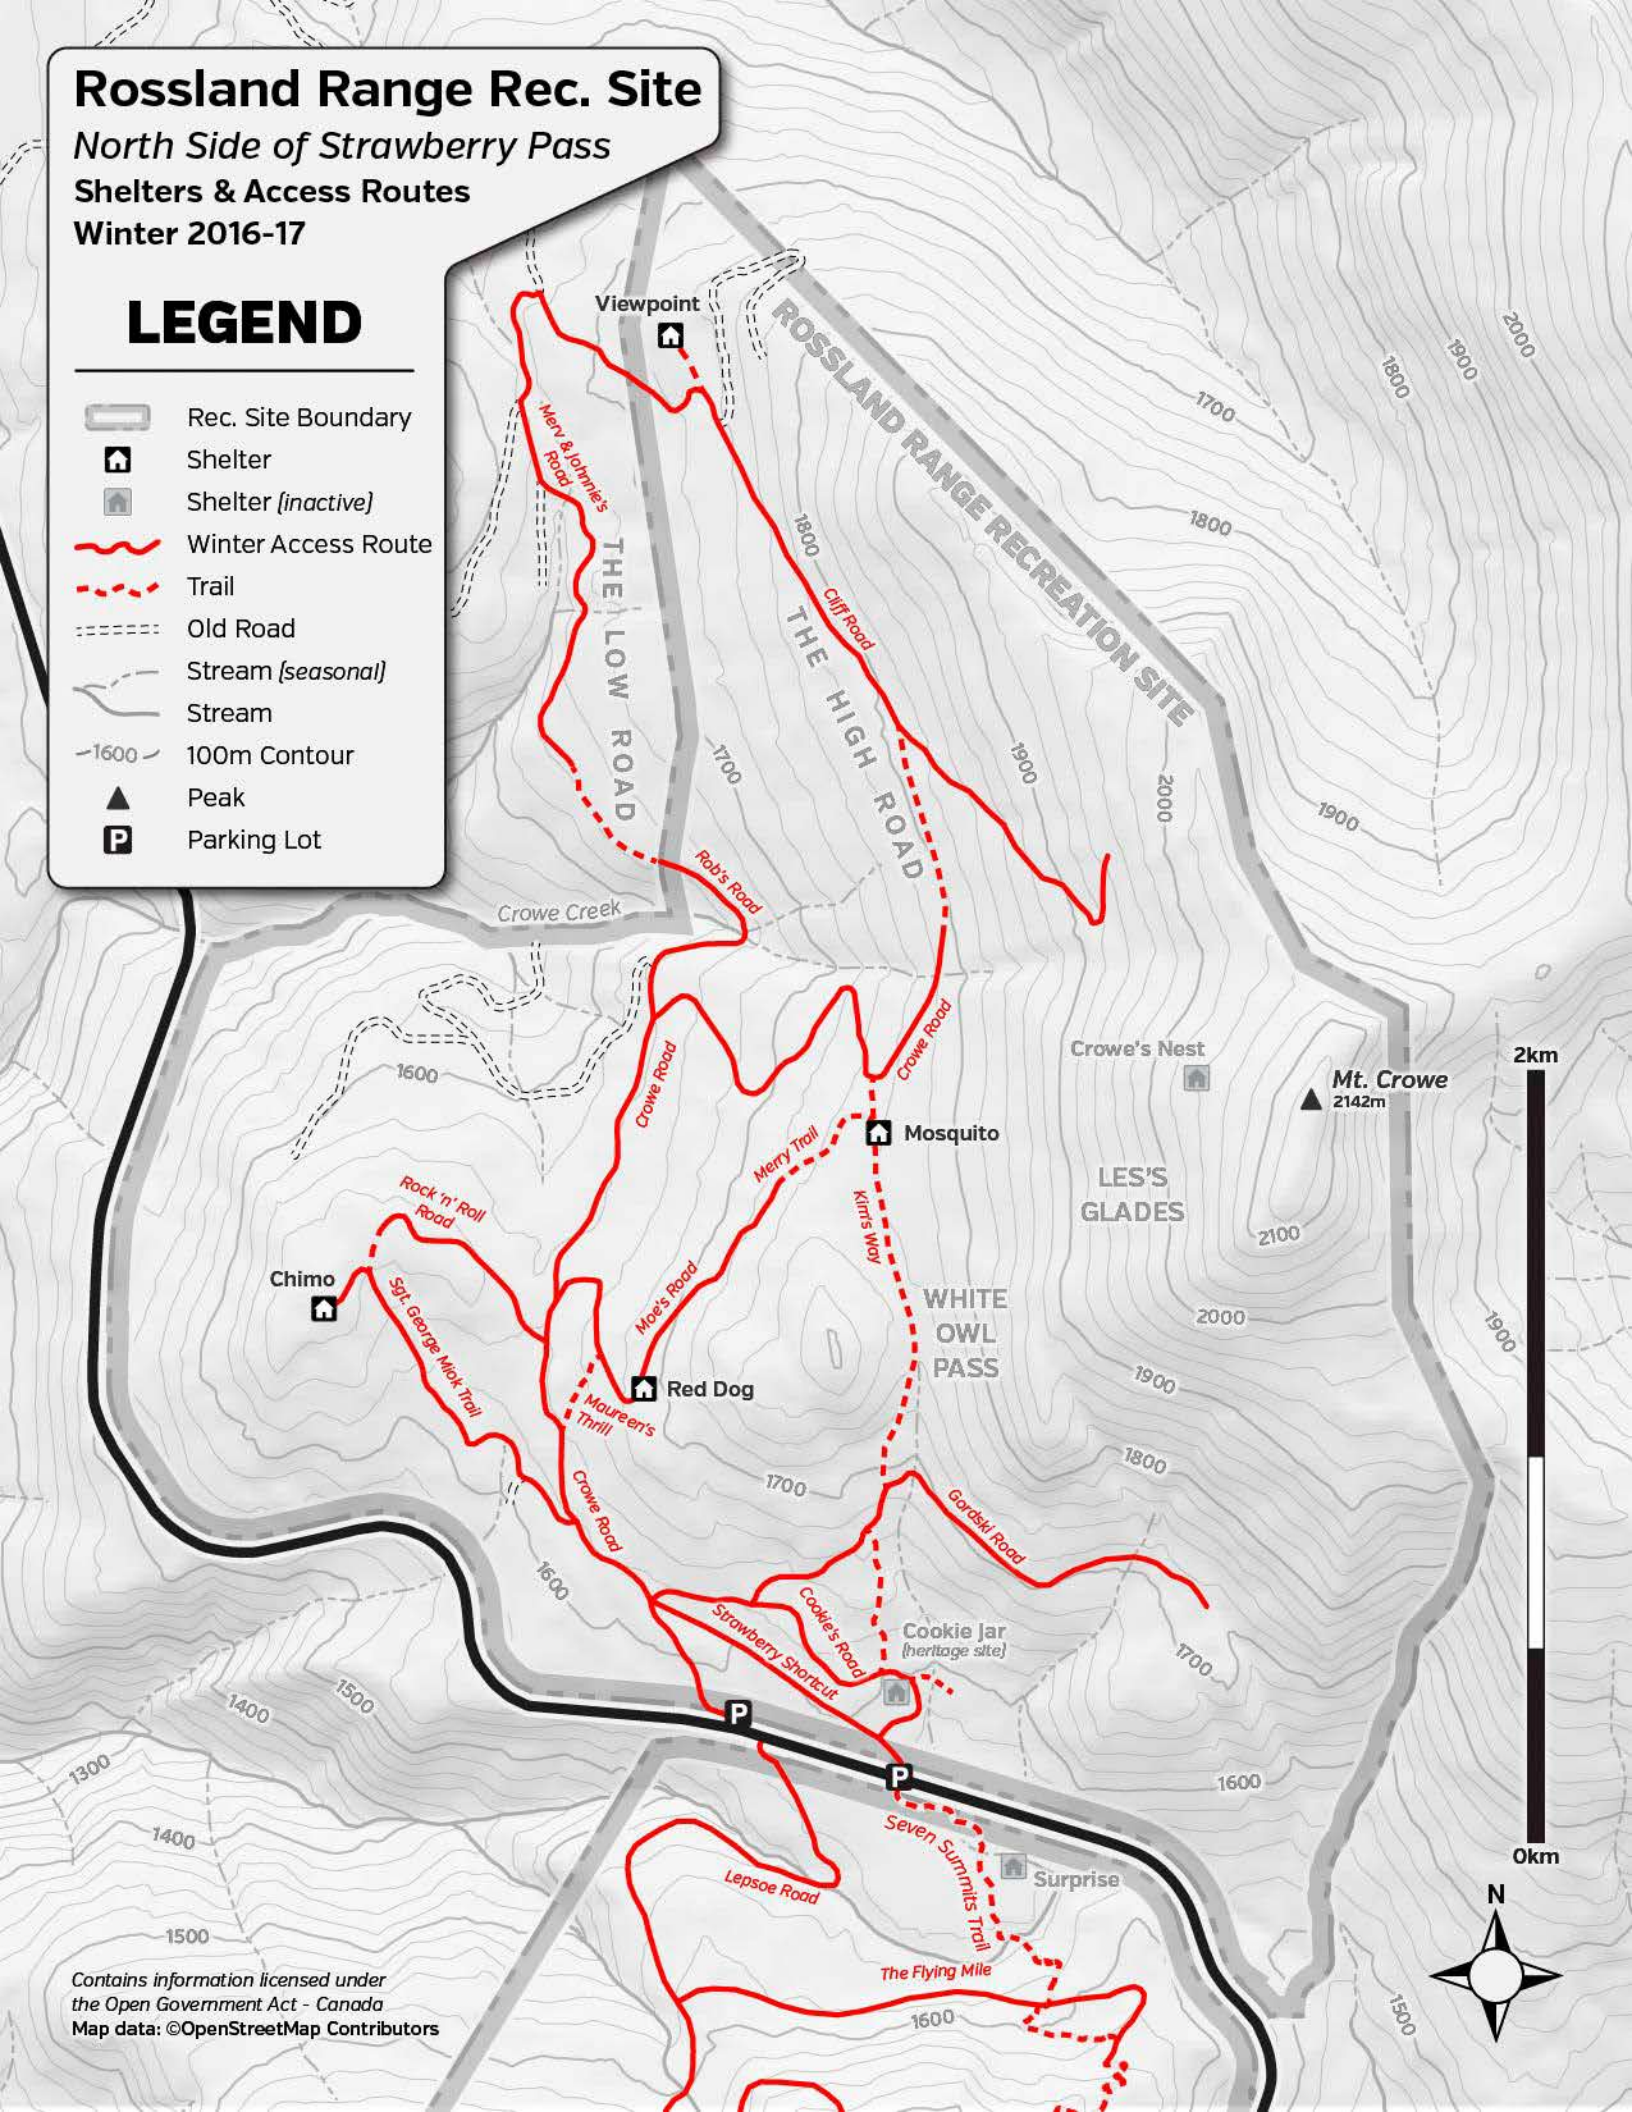

# Rossland Range Rec. Site

North Side of Strawberry Pass

Shelters & Access Routes

Winter 2016-17

## LEGEND

-  Rec. Site Boundary
-  Shelter
-  Shelter (inactive)
-  Winter Access Route
-  Trail
-  Old Road
-  Stream (seasonal)
-  Stream
-  100m Contour
-  Peak
-  Parking Lot

Contains information licensed under the Open Government Act - Canada  
Map data: ©OpenStreetMap Contributors