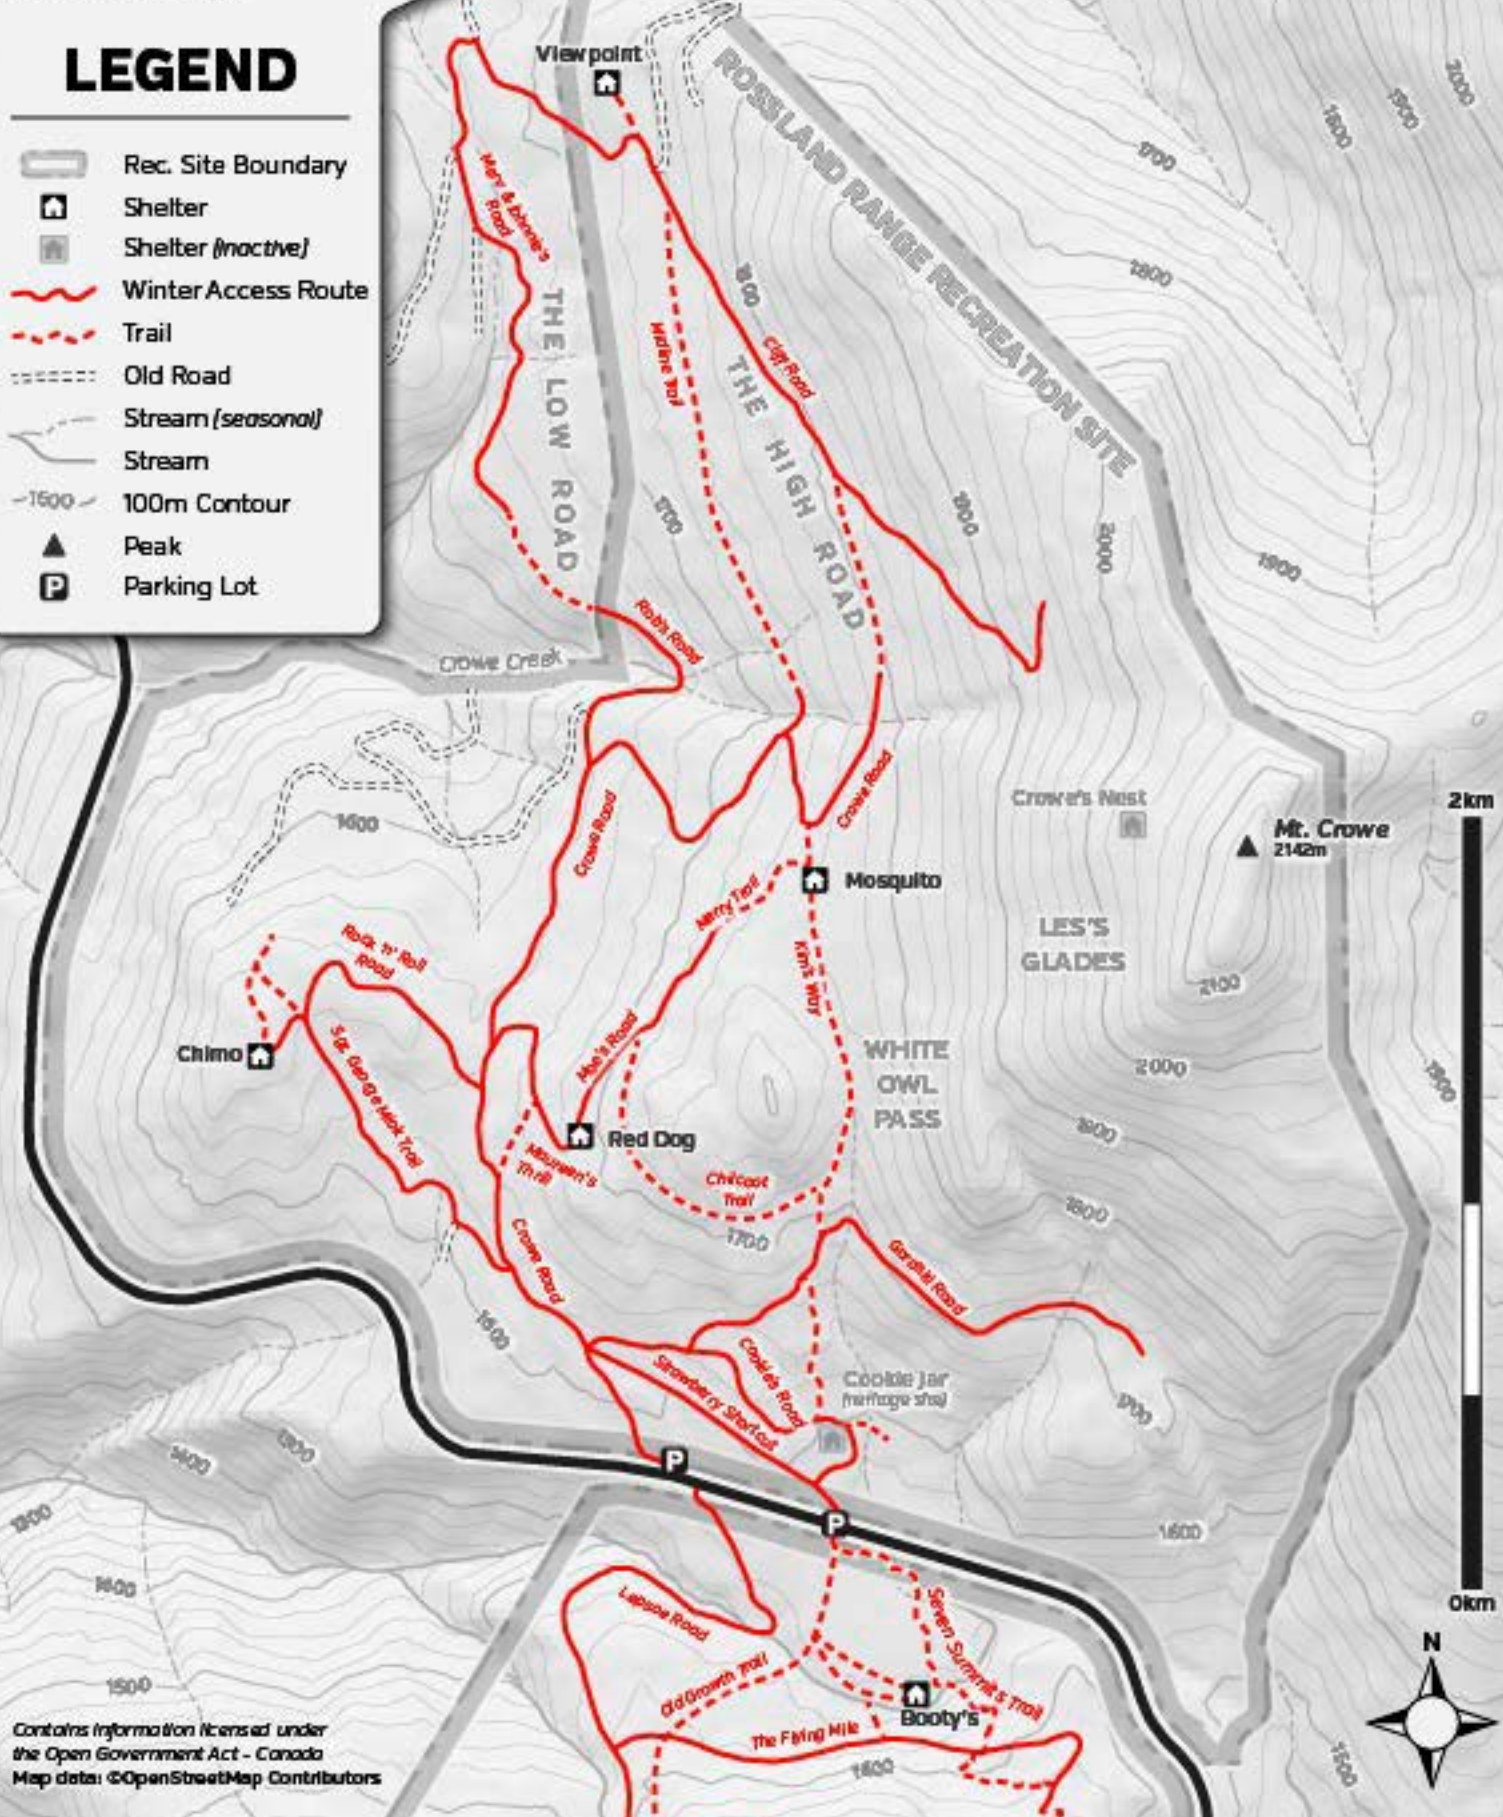

Rosland Range Rec. Site

North Side of Strawberry Pass

Shelters & Access Routes

Winter 2017-18

LEGEND

- Rec. Site Boundary
- Shelter
- Shelter (inactive)
- Winter Access Route
- Trail
- Old Road
- Stream (seasonal)
- Stream
- 100m Contour
- Peak
- Parking Lot

2km

0km

Contains information licensed under the Open Government Act - Canada
Map data: ©OpenStreetMap Contributors